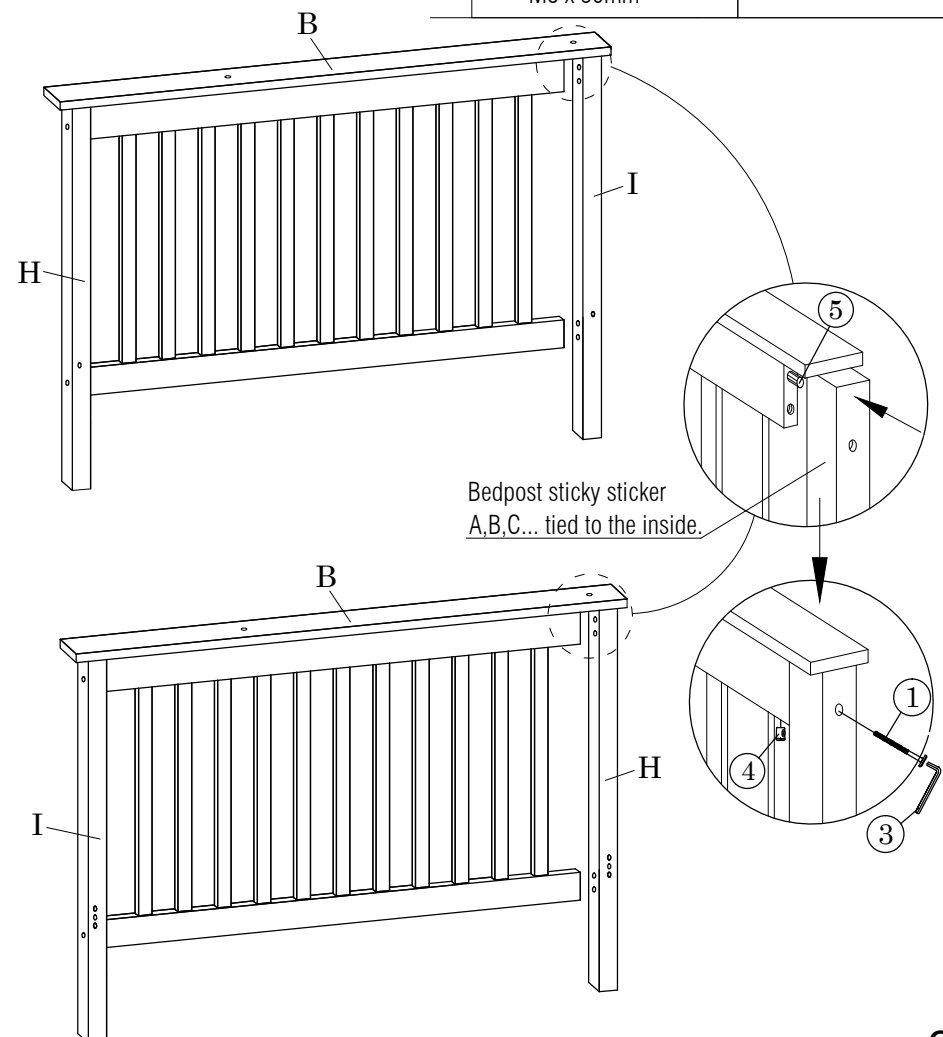

1.  x 38 M6 x 100mm	2.  x 14 M6 x 35mm	3.  x 1 ALLEN KEY	4.  x 38 M6 x 13mm	5.  x 36 M8 x 30mm	6.  x 4 M9.5 x 105mm
7.  x 2 M3.5 x 16mm	8.  x 8 M6 x 50mm	9.  x 60 M4 x 32mm			

OSCAR WHITE TRIPLE SLEEPER BED

1

1.  x 8 M6 x 100mm	4.  x 8 M6 x 13mm
5.  x 8 M8 x 30mm	3.  x 1

2

1.  x 8 M6 x 100mm	4.  x 8 M6 x 13mm
5.  x 8 M8 x 30mm	3.  x 1

OSCAR WHITE TRIPLE SLEEPER BED

3

1.  x 14 M6 x 100mm	4.  x 14 M6 x 13mm
5.  x 10 M8 x 30mm	3.  x 1

4

5

OSCAR WHITE TRIPLE SLEEPER BED

OSCAR WHITE TRIPLE SLEEPER BED

10

9. x 60

M4 x 32mm

FRONTEND