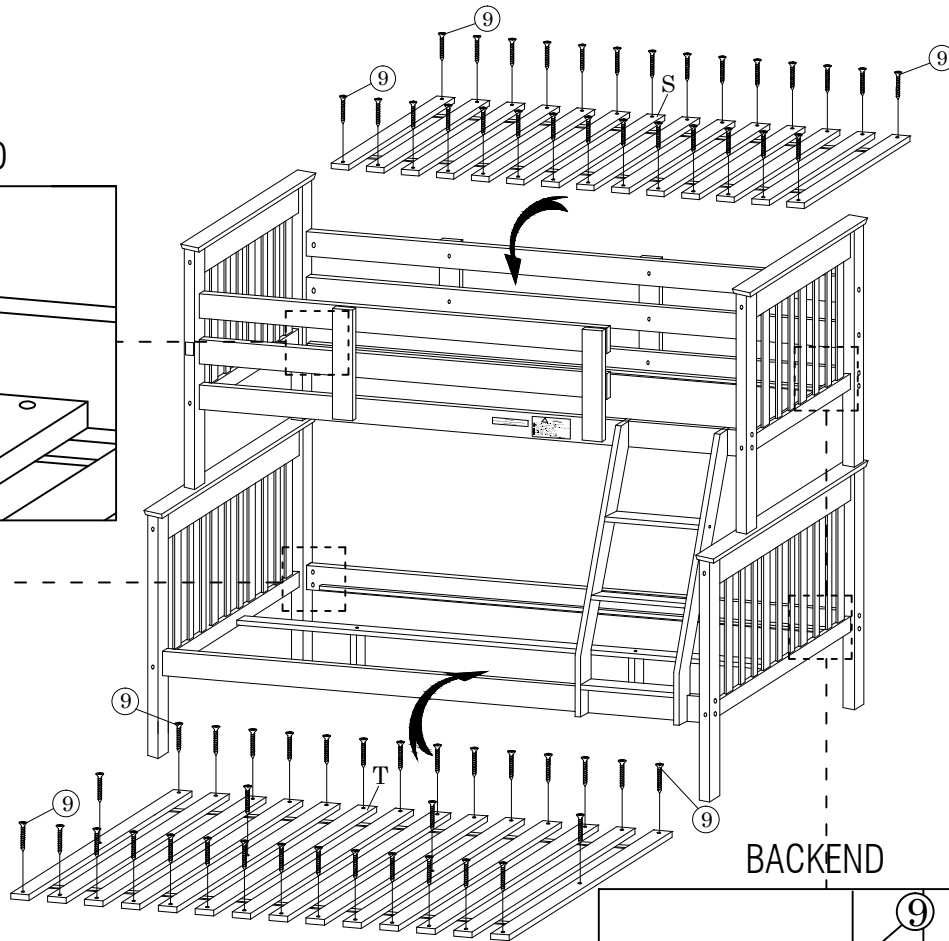

4

5

OSCAR WHITE TRIPLE SLEEPER BED

OSCAR WHITE TRIPLE SLEEPER BED

10

9. x 60

M4 x 32mm

FRONTEND