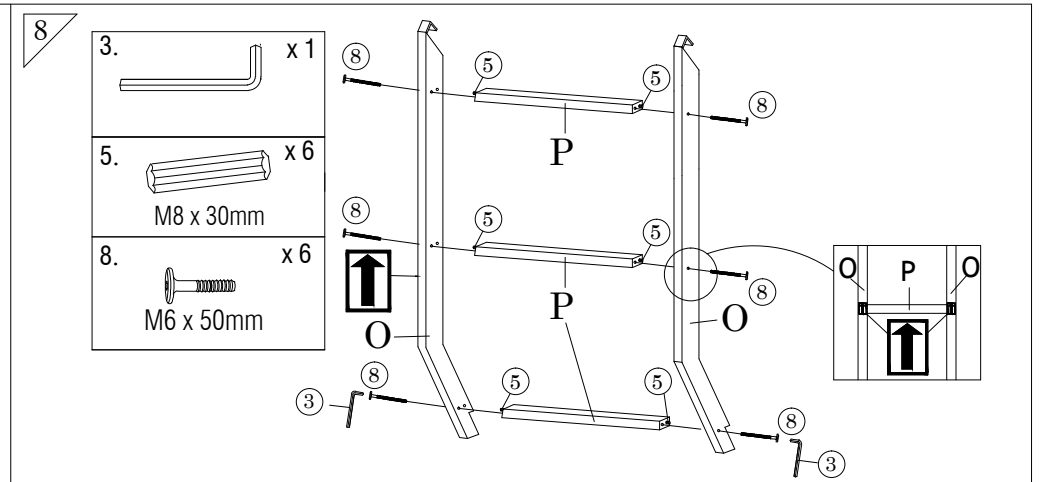

OSCAR WHITE TRIPLE SLEEPER BED