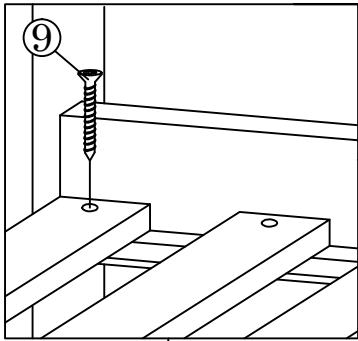

OSCAR WHITE TRIPLE SLEEPER BED

10

9. x 60

M4 x 32mm

FRONTEND