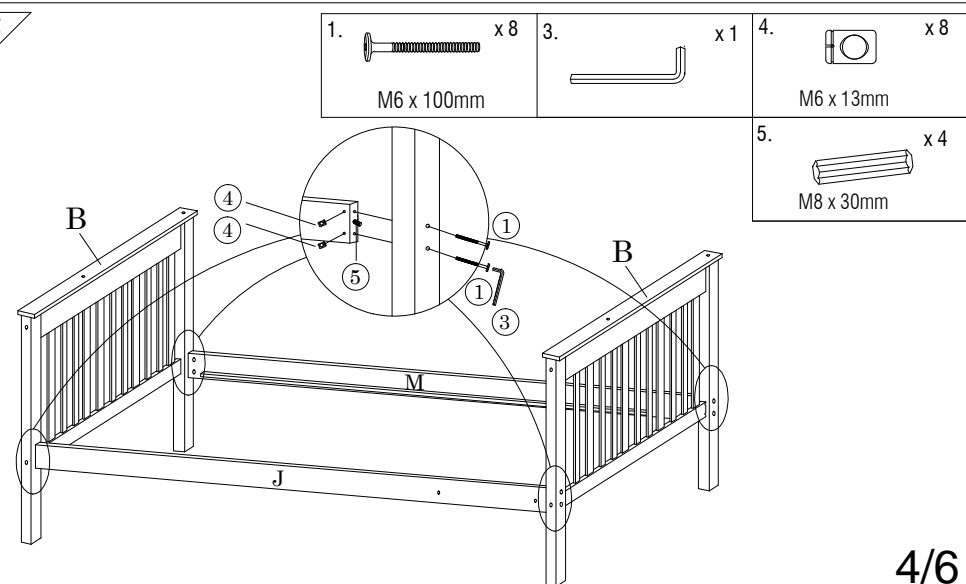

OSCAR WHITE TRIPLE SLEEPER BED

3

1. x 14 M6 x 100mm	4. x 14 M6 x 13mm
5. x 10 M8 x 30mm	3. x 1

4

5