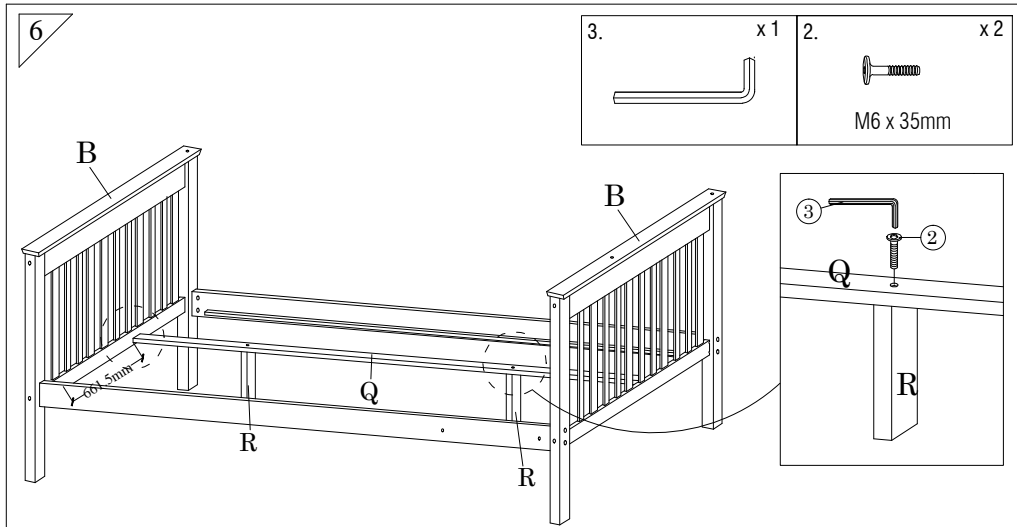

OSCAR WHITE TRIPLE SLEEPER BED