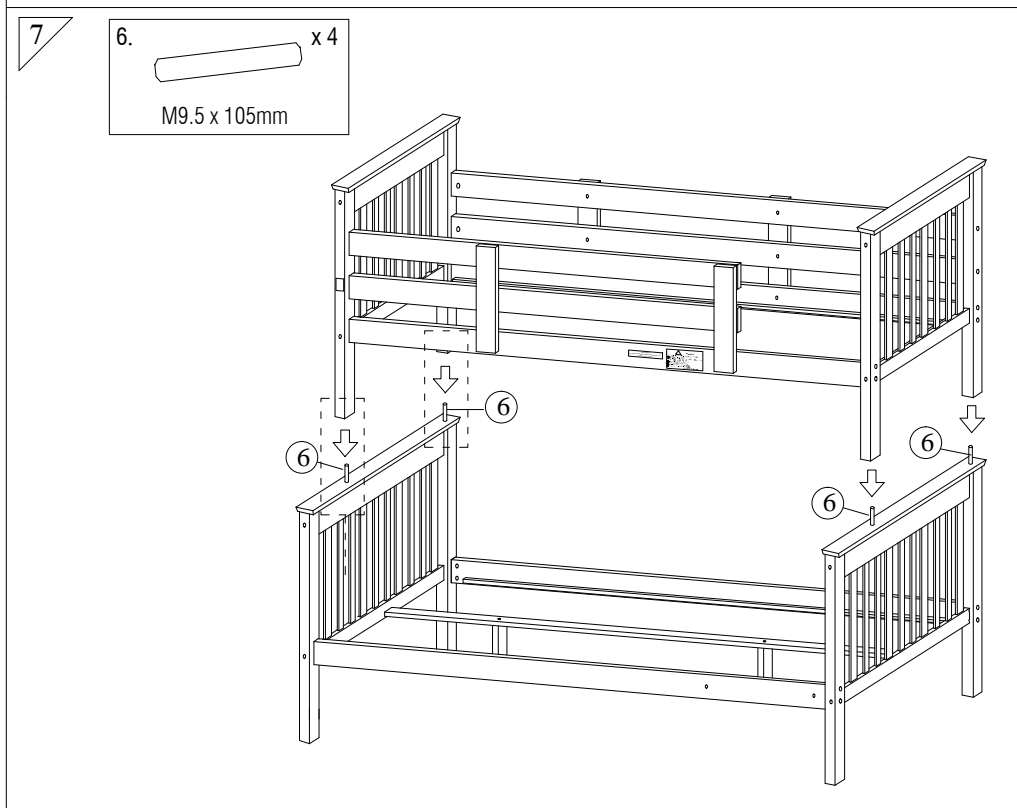

OSCAR WHITE TRIPLE SLEEPER BED