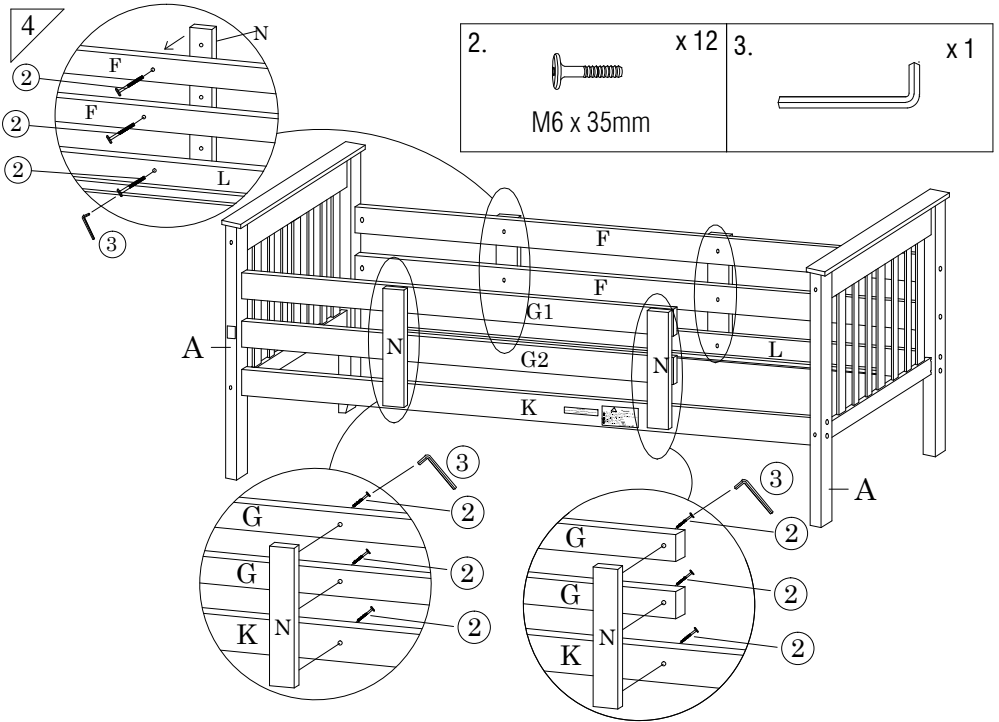

OSCAR WHITE TRIPLE SLEEPER BED

3

1. x 14 M6 x 100mm	4. x 14 M6 x 13mm
5. x 10 M8 x 30mm	3. x 1

4

5