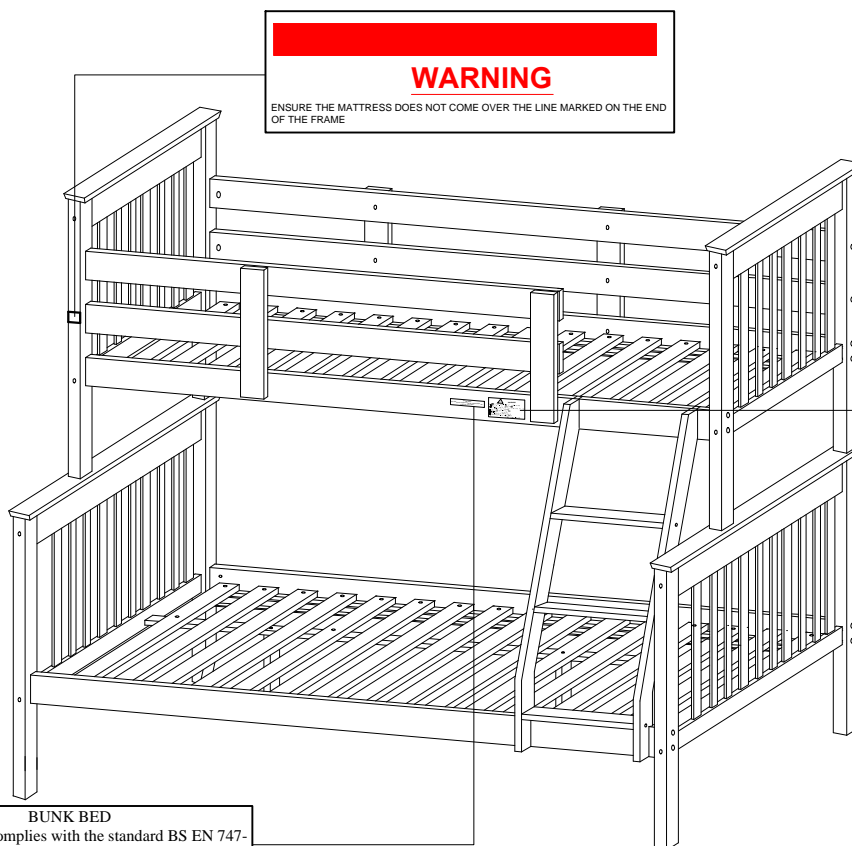

OSCAR WHITE TRIPLE SLEEPER BED

IMPORTANT - READ CAREFULLY - RETAIN FOR FUTURE REFERENCE

- All assembly fastenings should always be tighten properly and care should be taken that no fittings are loose.
- This bunk bed should not be used if any structural part is broken or missing.
- Upper bed of bunk beds are not suitable for children under six years due to the risk of injury from falls.
- Children can strangle in items such as ropes, strings, cords, harnesses and belts attached to or hung on a bunk bed.
- Always follow the manufacturer's instruction.
- Ventilation of the room is necessary in order to keep the humidity low and to prevent mould in and around the bed.
- This bed is suitable for mattress with size W915 x L1900mm / W1372 x L1900mm.

**Warning : " Children can become trapped between the bed and the wall.
To avoid risk of serious injury, the distance between the top safety barrier
and the wall shall not exceed 75mm or shall be more than 230mm."**

Important Note:

Thickness of mattress should not above this max. mattress height as indicated here.

Number and year of this European Standard:

BS EN 747-1:2012+AI:2015 & BS EN 747-2:2012+AI:2015