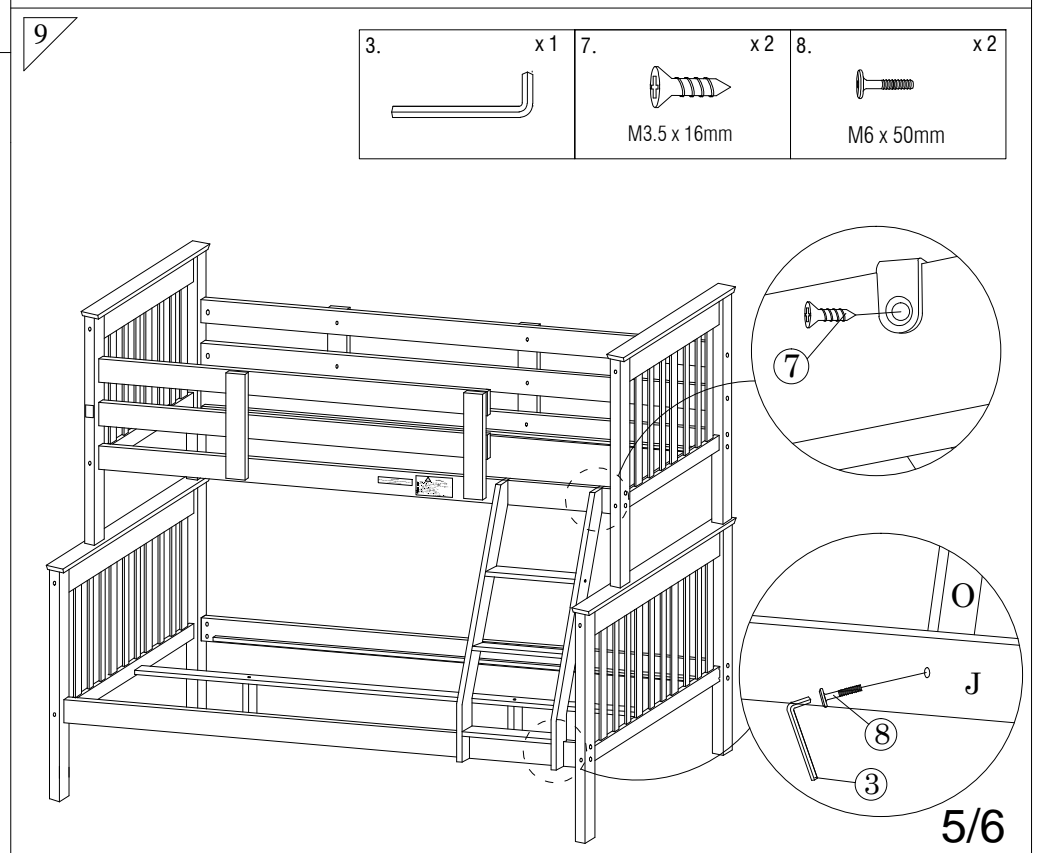

OSCAR WHITE TRIPLE SLEEPER BED