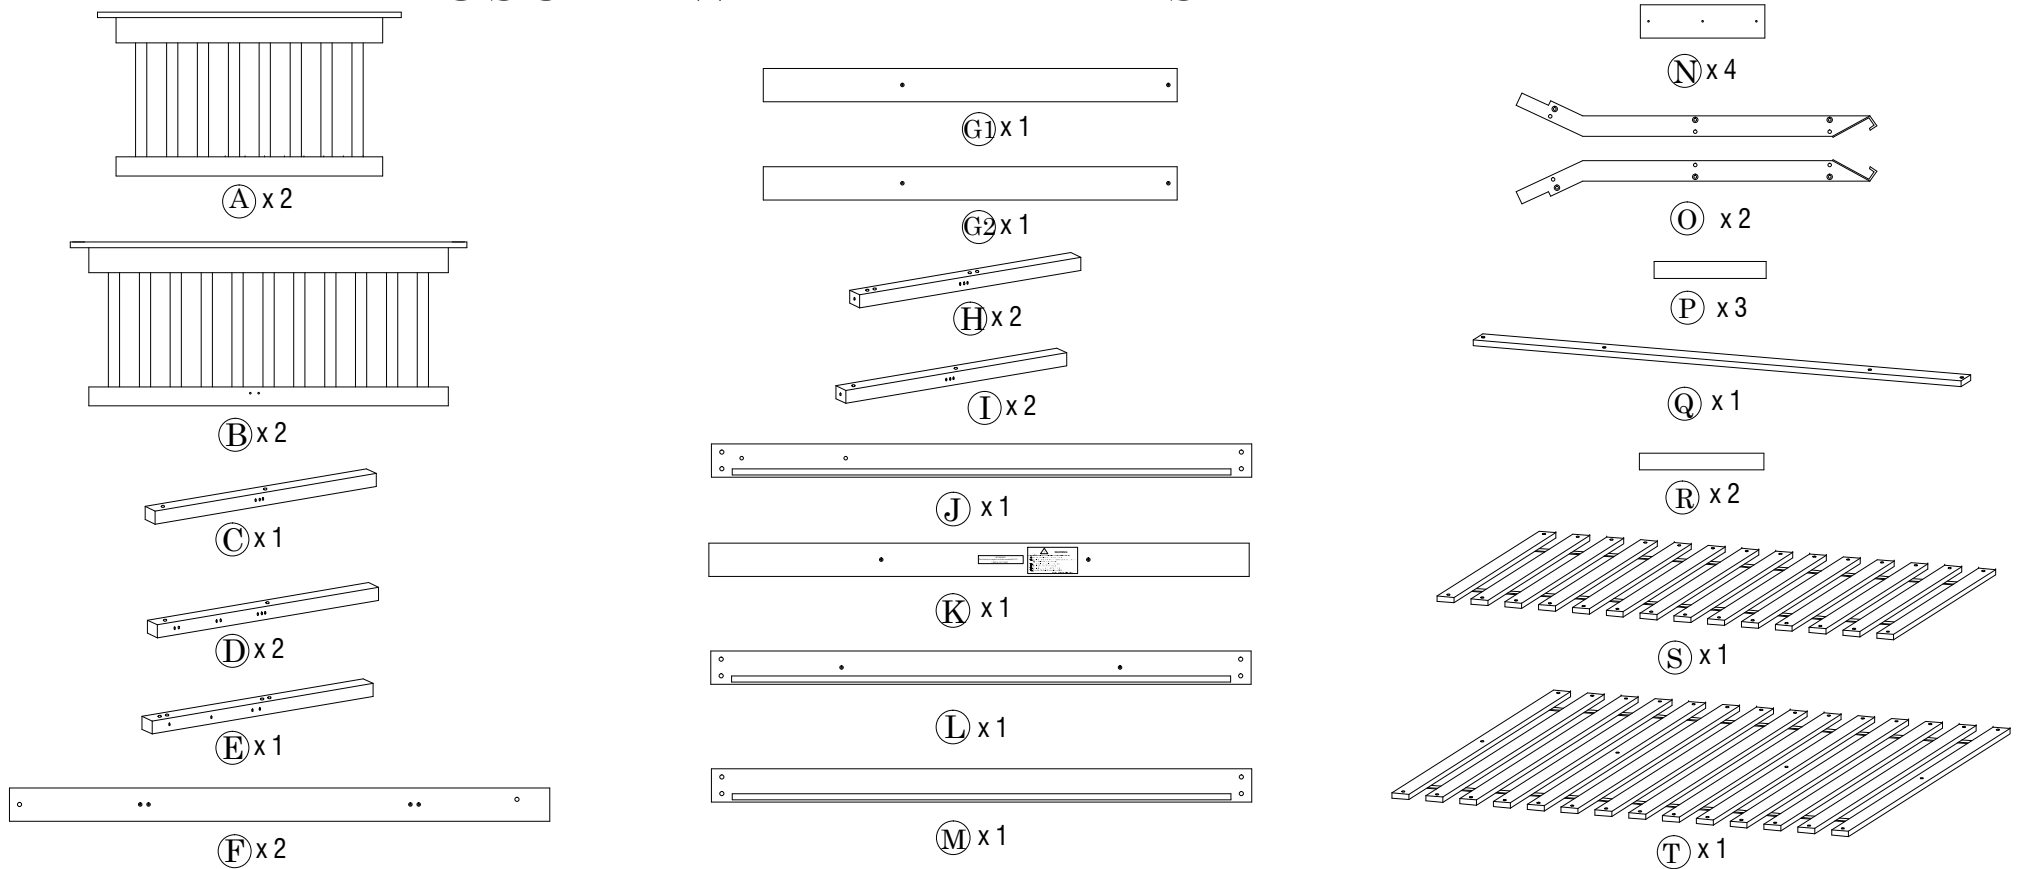

**Warning : " Children can become trapped between the bed and the wall.
To avoid risk of serious injury, the distance between the top safety barrier
and the wall shall not exceed 75mm or shall be more than 230mm."**

1.  x 38 M6 x 100mm	2.  x 14 M6 x 35mm	3.  x 1 ALLEN KEY	4.  x 38 M6 x 13mm	5.  x 36 M8 x 30mm	6.  x 4 M9.5 x 105mm
7.  x 2 M3.5 x 16mm	8.  x 8 M6 x 50mm	9.  x 60 M4 x 32mm			

OSCAR WHITE TRIPLE SLEEPER BED

1

1.  x 8 M6 x 100mm	4.  x 8 M6 x 13mm
5.  x 8 M8 x 30mm	3.  x 1

2

1.  x 8 M6 x 100mm	4.  x 8 M6 x 13mm
5.  x 8 M8 x 30mm	3.  x 1

OSCAR WHITE TRIPLE SLEEPER BED

3

1.  x 14 M6 x 100mm	4.  x 14 M6 x 13mm
5.  x 10 M8 x 30mm	3.  x 1